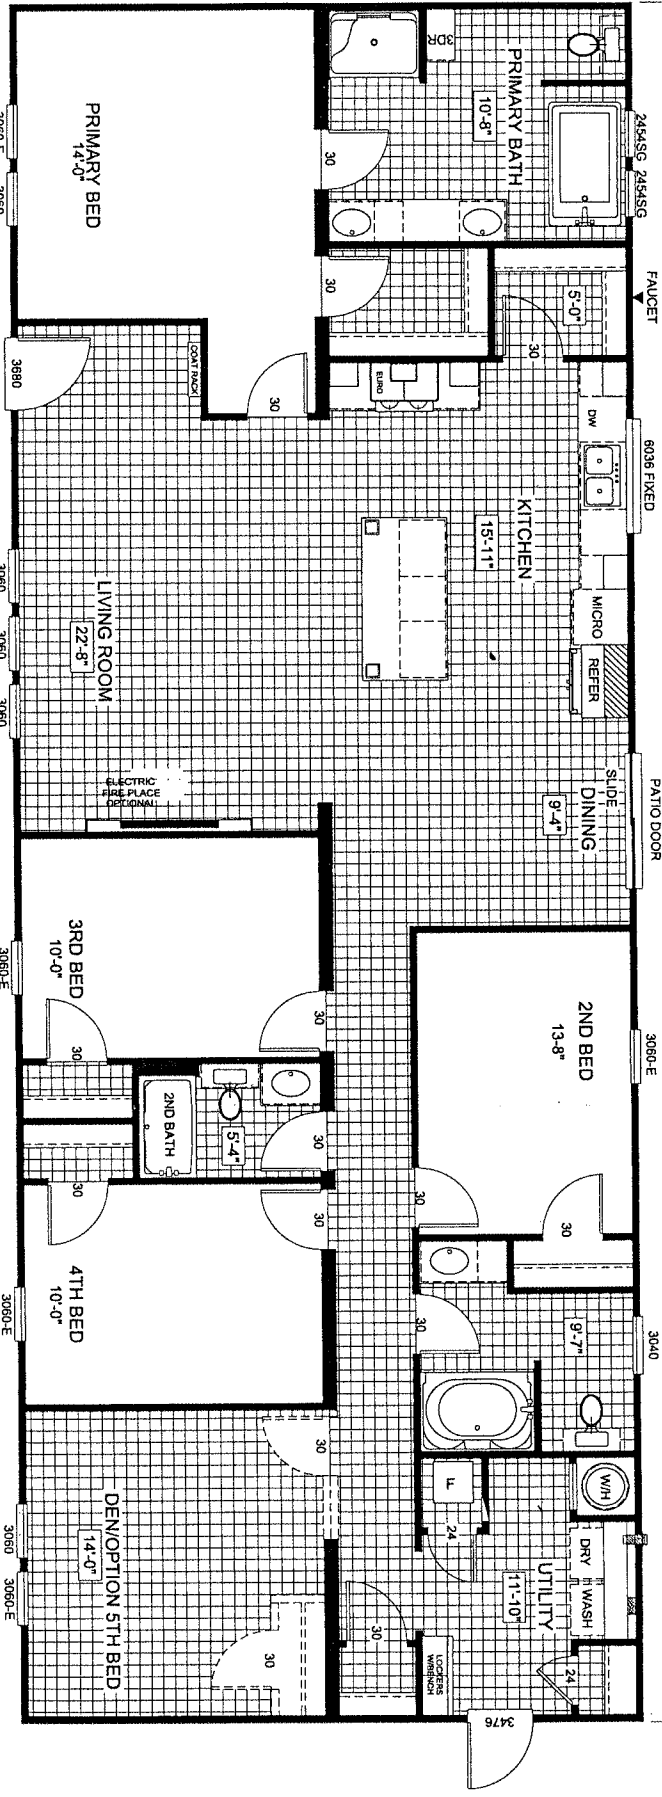

27'-4"

76'-0"

CARPET TO BE INSTALLED IN 5TH BED OPTION

REAR - APPLIANCE WITH OPTION